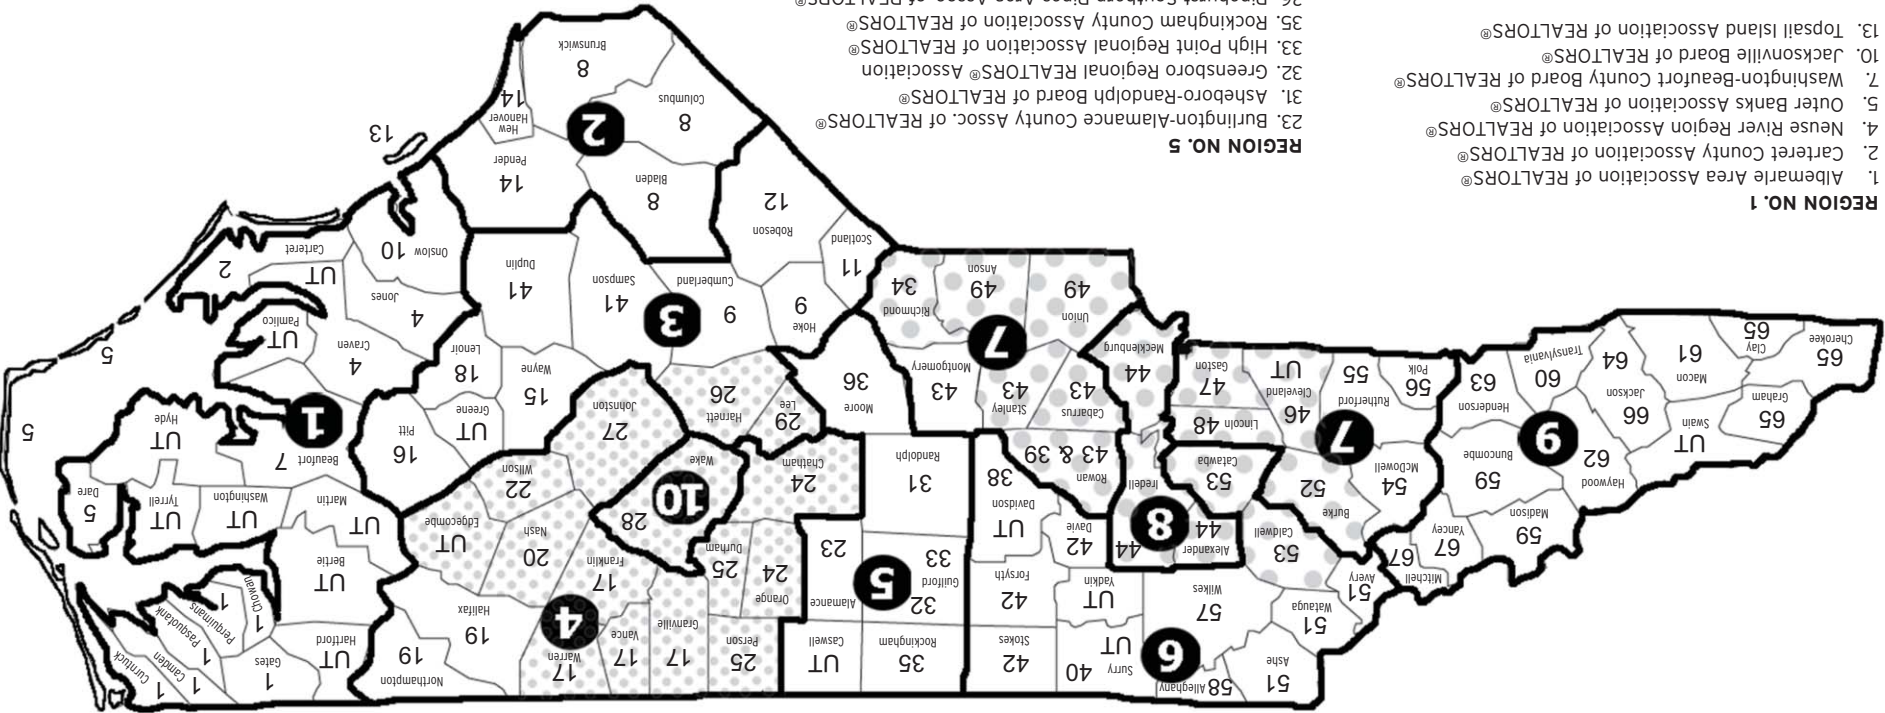

NC ASSOCIATION OF REALTORS® REGIONAL ALIGNMENT

as of January 2012

UT = Unassigned Territory

Triangle Commercial Association of REALTORS®

Charlotte Region Commercial Board of REALTORS®